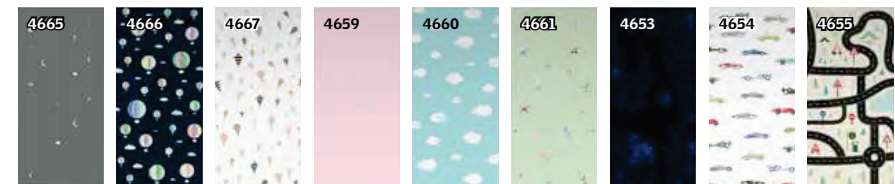

VELUX Baby, Boys & Girls Rollos

Mobile

Hot Air Ballons

Kites

Pink Stars

Blue Sky

Green Stars

Universe

Racing Cars

Roads